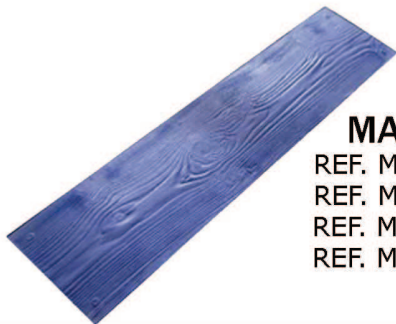

CENEFAS

LADRILLO CIRCULAR

REF. LC-05 90 X 23 cm

LADRILLO ESTRECHO

REF. CL-08 83 X 21 cm

MADERA ALPES

REF. MP-01 180 X 30 cm

REF. MP-02 120 X 30 cm

REF. MP-03 90 X 30 cm

REF. MP-04 60 X 30 cm

LADRILLO ANCHO

REF. CL-02 85 X 25 cm

CENEFA PIEDRA IRREGULAR

REF. CI-01 83 X 21 cm

CENEFA TABLON RÚSTICO

REF. TR-09 120 X 25 cm